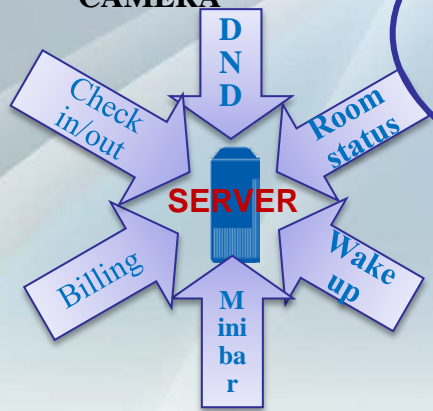

GIẢI PHÁP KHÁCH SẠN

KX-NS300/1000

Mô hình hệ thống

IP EXTENSION

New

- Điện thoại chuẩn SIP KX-UT
- Xem thông tin khách sạn

DECTPHONE

IP-CS

RECEPTIONS & MANAGER

Business Communication Server KX-NS300/1000